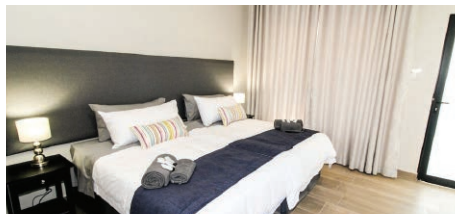

DE STROOM STUDIO APARTMENTS BY HEYBERT

Located at 2 Gerrit Maritz Street, Secunda, 2302, De Stroom Studio Apartments offer a comfortable and modern stay for guests. The guesthouse features 44 self-catering rooms, each equipped with a fully functional kitchen, including a fridge, microwave, and tea/coffee making facilities. The rooms are tastefully decorated with modern decor and come with air-conditioning and free Wi-Fi.

Guests can enjoy amenities such as free parking and high-speed internet. The guesthouse also provides laundry services and dry cleaning for guests. De Stroom Studio Apartments are conveniently located near local attractions and restaurants, making it an ideal choice for both short and long-term stays.

CHECK IN TIME: from 14:00 till 17:00 | **CHECK OUT TIME:** from 08:00 till 10:00

Standard Studio Room

These rooms are perfect for solo travelers or couples. They come with a fully equipped kitchen, including a fridge, microwave, and tea/coffee making facilities. The rooms are tastefully decorated with modern decor and feature air-conditioning, and free Wi-Fi.

Deluxe Studio Room

Ideal for guests seeking a bit more space and comfort. These rooms offer all the amenities of the Standard Studio Room, with additional features such as a larger living area and enhanced furnishings.